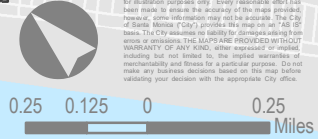

City of Santa Monica

Business Improvement Districts & Property Based Assessment Districts

City of Los Angeles

Property Based Assessment Districts

- Main Street Landscape and Lighting
- Colorado Overlay
- Lincoln
- Downtown Santa Monica (Zones 1, 2, & 3)

Business Improvement Districts

- Montana Avenue
- Pico Boulevard
- Main Street
- Central Business District (Retail Only)
- Downtown Santa Monica (O&M)